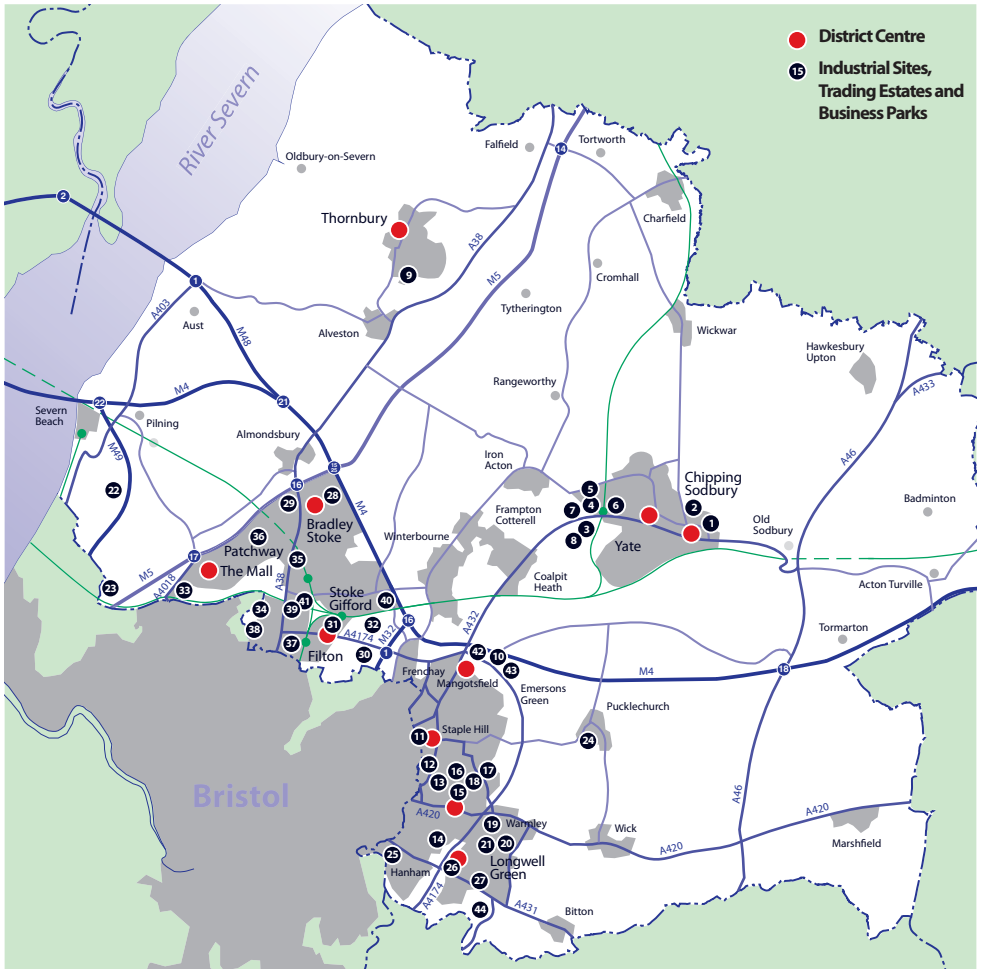

South Gloucestershire Business Map

Looking for commercial premises?

From a small workshop to an entire office building, we can help you find suitable commercial premises. We work closely with commercial property agents and our local authority neighbours. Contact us to find out more or request a **free** business start-up pack & directory.

■ 01454 864950 ■ business@southglos.gov.uk

If you would like this information in a different format or language, please contact ☎ **01454 868009**.